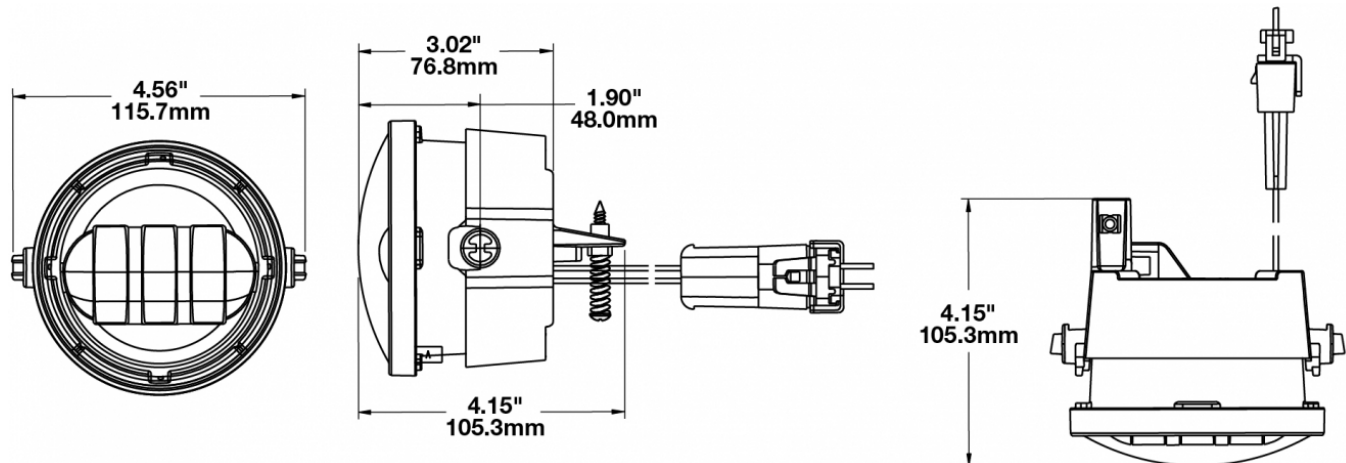

LED Ford Fog Lights - Model 6146

PRODUCT INFORMATION

| | |
|--------------------------------------|--|
| Description | 12V SAE/ECE RHT & LHT LED Fog Light with Chrome Inner Bezel (for 2005-2010 Model Years) |
| Height | 100.33 mm / 3.95 in |
| Width | 115.82 mm / 4.56 in |
| Depth | 105.41 mm / 4.15 in |
| Shape | Round |
| Outer Lens Material | Hardcoated Polycarbonate |
| Outer Lens Color | Clear |
| Housing Material | Die-Cast Aluminum |
| Housing Color | Black |
| Bezel Color | Chrome |
| Mounting Type | Bumper Mount |
| Minimum Operating Temperature | -40 °C / -40 °F |
| Maximum Operating Temperature | 65 °C / 149 °F |
| Mating Connector | Packard (#12059183) |
| Product Weight | 0.93 lbs / 0.42 kgs |
| Shipping Weight | 0.93 lbs / 0.42 kgs |
| Additional Information | Two versions designed to retrofit Ford F-150 fog lights: 2005-2010 Ford F-150 and 2011-2014 Ford F-150 |

PRODUCT DIMENSIONS

ELECTRICAL SPECIFICATIONS

| | |
|--------------------------|---------------|
| Input Voltage | 12V DC |
| Operating Voltage | 10-15V DC |
| Red Wire | Positive |
| Black Wire | Negative |
| Current Draw | 1.6A @ 12V DC |