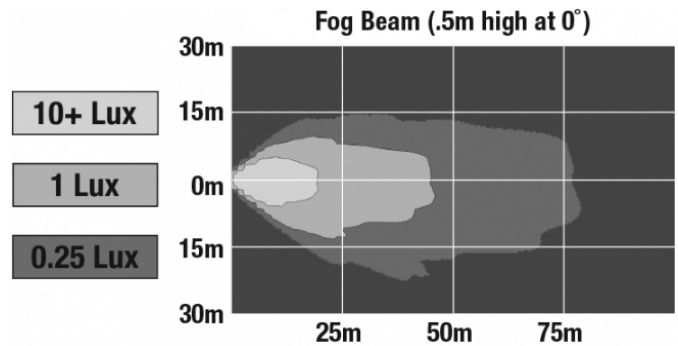

LED Ford Fog Lights - Model 6146

PRODUCT INFORMATION

| | |
|--------------------------------------|--|
| Description | 12V SAE/ECE RHT & LHT LED Fog Light with Chrome Inner Bezel (for 2005-2010 Model Years) |
| Height | 100.33 mm / 3.95 in |
| Width | 115.82 mm / 4.56 in |
| Depth | 105.41 mm / 4.15 in |
| Shape | Round |
| Outer Lens Material | Hardcoated Polycarbonate |
| Outer Lens Color | Clear |
| Housing Material | Die-Cast Aluminum |
| Housing Color | Black |
| Bezel Color | Chrome |
| Mounting Type | Bumper Mount |
| Minimum Operating Temperature | -40 °C / -40 °F |
| Maximum Operating Temperature | 65 °C / 149 °F |
| Mating Connector | Packard (#12059183) |
| Product Weight | 0.93 lbs / 0.42 kgs |
| Shipping Weight | 0.93 lbs / 0.42 kgs |
| Additional Information | Two versions designed to retrofit Ford F-150 fog lights: 2005-2010 Ford F-150 and 2011-2014 Ford F-150 |

J.W. SPEAKER
Engineered. Lighting. Solutions.

LED Ford Fog Lights - Model 6146

PHOTOMETRIC SPECIFICATIONS

| | |
|-------------------------------|------------------------|
| Raw Lumen Output | 1,080 |
| Effective Lumen Output | 610 |
| Nominal LED Color Temperature | 5000 K |
| Beam Pattern(s) | Forward Lighting - Fog |